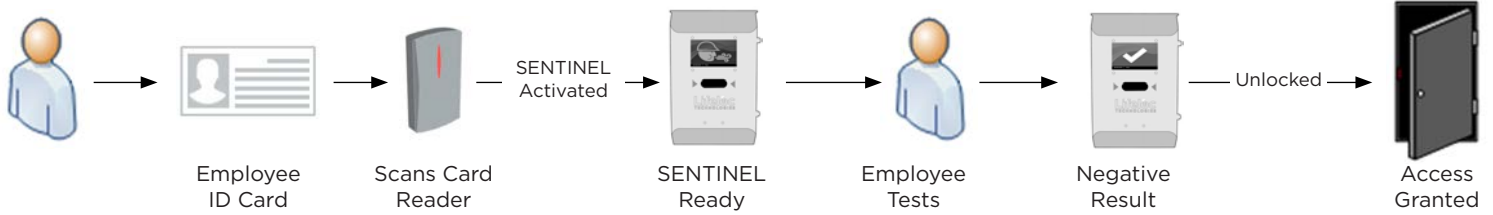

ON THE JOB

BREATH ALCOHOL SCREENING ENTRY SYSTEM

Provide a safer workplace with the Lifeloc SENTINEL™, a high-volume, automated breath alcohol tester which easily integrates into most access control systems.

Access Card Readers

Biometric/Fingerprint
Scanners

Security Turnstiles

www.lifeloc.com

Unlock the Power of Alcohol Testing

SENTINEL Integration

Through the use of multiple relay and input connections, the SENTINEL is easily integrated and sequenced with existing access control systems.

Simplified Integration - Passed Test

Simplified Integration - Failed Test

Comprehensive Access System Integration - Passed Test

Comprehensive Access System Integration - Failed Test