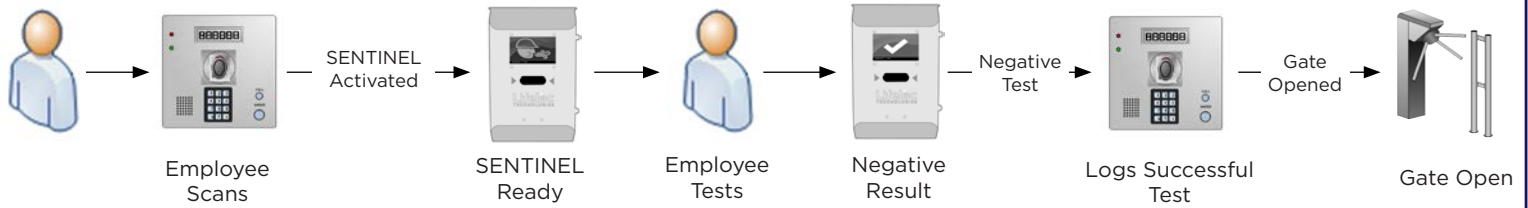

ON THE JOB

BREATH ALCOHOL SCREENING ENTRY SYSTEM

Provide a safer workplace with the Lifeloc SENTINEL™, a high-volume, automated breath alcohol tester which easily integrates into most access control systems.

Access Card Readers

Biometric/Fingerprint
Scanners

Security Turnstiles

www.lifeloc.com

Unlock the Power of Alcohol Testing

SENTINEL Integration

Through the use of multiple relay and input connections, the SENTINEL is easily integrated and sequenced with existing access control systems.

Simplified Integration - Passed Test

Simplified Integration - Failed Test

Comprehensive Access System Integration - Passed Test

Comprehensive Access System Integration - Failed Test